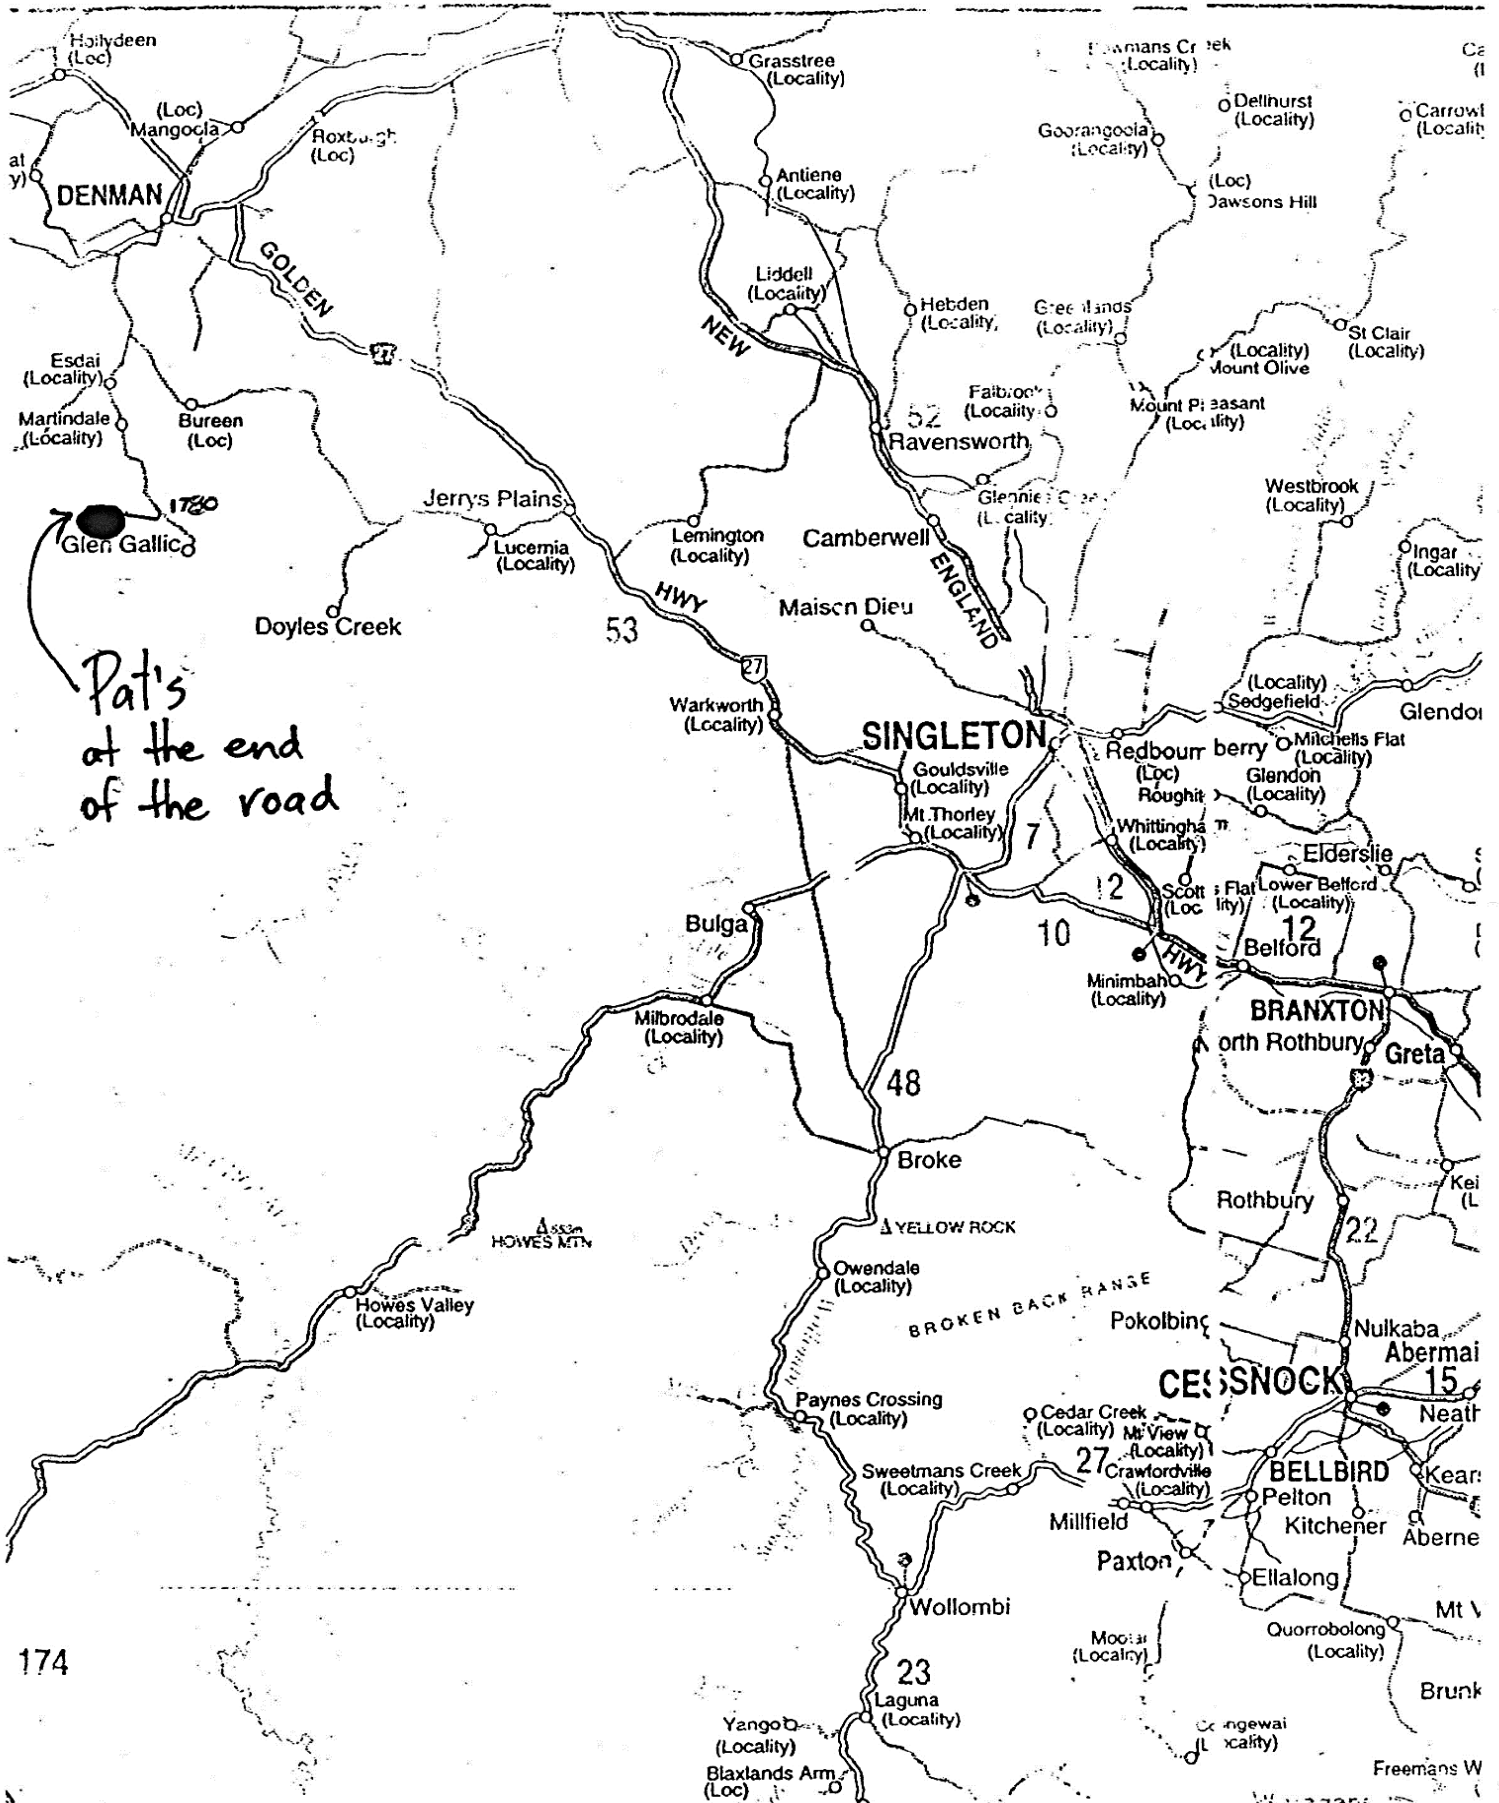

Pat Collins

1780 Martindale Rd, Denman

(ie 17.80 from start of Martindale Rd)

Phone Pat 6547 3514, or THE Centre 6541 1884

Pat's
at the end
of the road